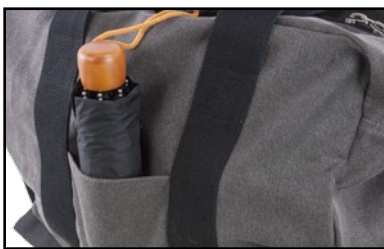

Sports/ Leisure Bag | Brooklyn

Materials - Canvas (100% cotton) and 600D in accordance with REACH environmental requirements at the time of production

Size - 45 (l) x 25(2) x 37(h) cm

Weight - approx. 900 grams

Volume - approx. 41 liters

Color - Grey

- Very spacious main compartment
- Lining in main compartment
- Strong 2-way zippers
- Safety pocket in the main compartment
- Open front pocket
- Pocket on the side
- Metallic buckles
- Adjustable and removable shoulder strap
- Water resistant materials
- Protective 600D/TPU in the bottom

Strong Canvas

Grey (V399-81)

Open pocket on front

Spacious main compartment

Stylish PU-leather details on the carrying handles

Strong 2-way zippers

Metallic buckles