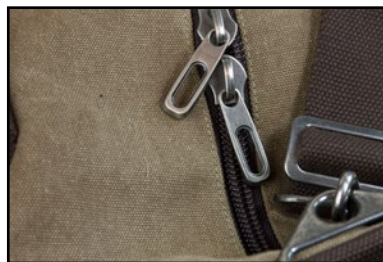

Sports/Leisure Bag | Tromsø

Material - Eco friendly 100% Cotton Canvas in accordance with REACH environmental requirements at the time of production.

Size - 48 (l) x 27(b) x 28(h) cm

Weight - approx. 800 gr

Volume - approx. 28 liters

Color - Brown

- Large padded main compartment with heavy two-way zipper
- Small zipper pocket in the main compartment
- Front pocket with zipper
- Haul handle and a small open pocket on one side
- Adjustable shoulder strap in canvas

Strong Canvas

Brown (V395-05)

Spacious main compartment with zipper pocket inside

Heavy zippers

Haul handle and a open pocket on one side